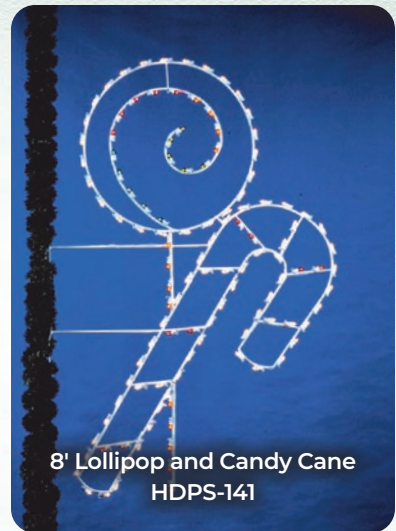

8' Lollipop and Candy Cane
HDPS-141