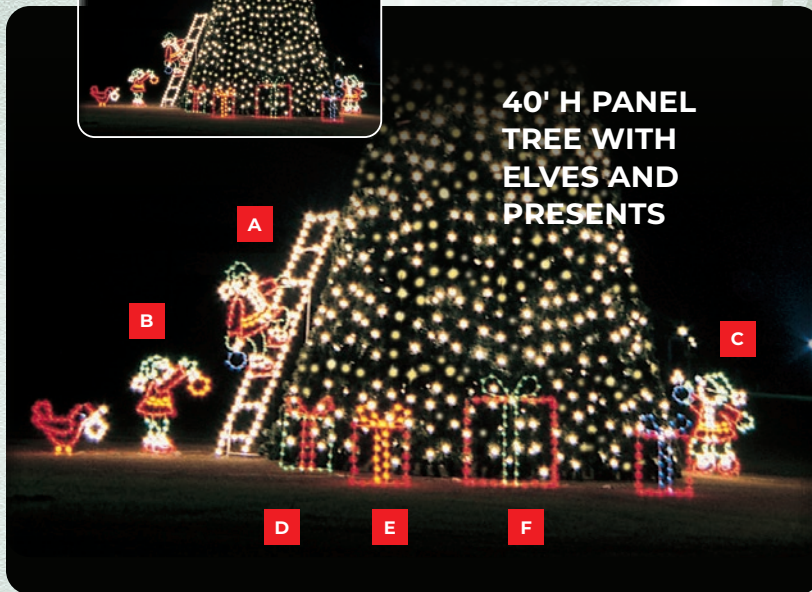

Ground Mounts

40' H PANEL TREE WITH ELVES AND PRESENTS

- **A. HDEDL**
  15' Decorating Elf on Ladder
- **B. HDEWO**
  6' Elf with Ornament
- **C. HDRDE**
  6' Decorating Elf Reaching
- **D. HDP-3**
  3' Present
- **E. HDP-4**
  4' Present
- **F. HDP-5**
  5' Present
- **G. HDPT-40**
  34' Natural Branch Garland Tree with 6' 3D Star