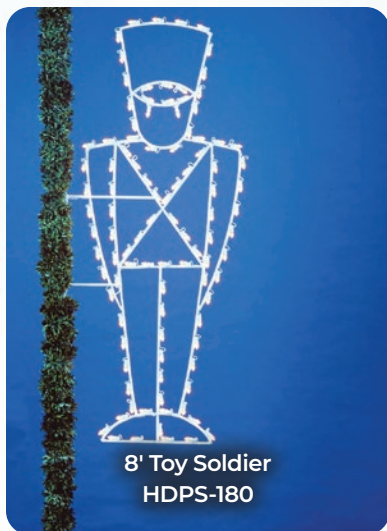

8' Toy Soldier
HDPS-180