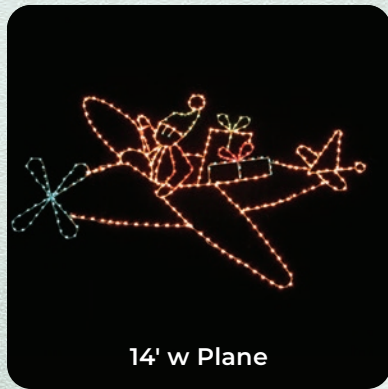

10' h x 8' w
Golden Rings

7' h x 15' w
Geese Laying

HD12DAYS 12 DAYS OF CHRISTMAS COLLECTION

HDGHS
28' h X 90' w "ANIMATED GOING HOME FOR THE HOLIDAYS" SCENE

Plane Pulling Holiday Banner

16' h Hot Air Balloon