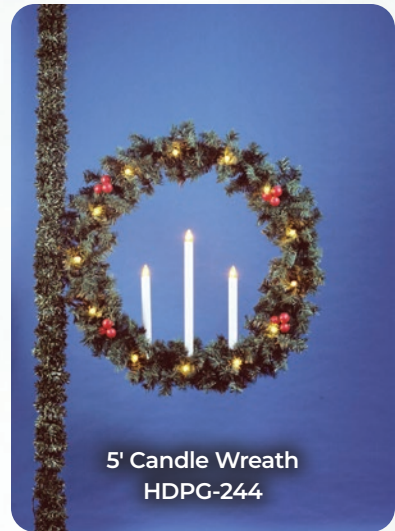

Peace on Earth with Angels
HDAPOE

Pole Garland

Pole Garland decorations are ready to install. Frames are welded with high tensile strength steel, painted with baked on powder coat finish for years of durability, rigidity and rust protection.

**LED LIGHTS
INCLUDED**

**6' Snowflake Wreath
HDPG-200**

**5' Deluxe Wreath
HDPG-240**

**5' Candle Wreath
HDPG-244**

**6' Christmas
Tree Ornament
HDPG-212**

**8' Stocking
HDPG-268**

**7' Presents
HDPG-228**