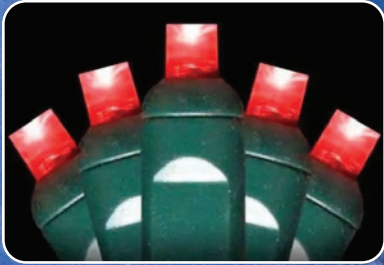

C7 & C9 Socket Wire (Green & White Wire)

Available sizes: 6", 9", 12", 15", 24", and 36"

Bulk Cord/Lamp Cord

AVAILABLE ONLINE

www.HolidayDesigns.com

5MM MINI LIGHTS

Stock Colors - Warm White, Cool White, Red, Green, Blue, Pink, Amber, Purple, Multi-Colored