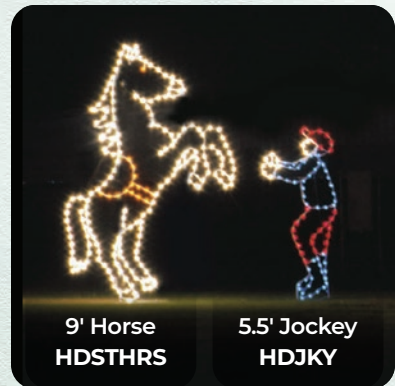

12' h x 12' w Animated Fisherman
HDAFISMN

18' h x 36' w
Animated Old Man Winter with Snowflakes
HDAOMW-18

12' h x 24' w
Animated Old Man Winter with Snowflakes
HDAOMW-12

17' h x 36' w Animated River Boat
HDARB

12' h x 56' w Animated Snowmen Playing Baseball
HDASMBB

16' h x 40' w Animated Leaping Fish
HDALFSH

14' h x 40' w Animated Leaping Frog
HDALF

- A. **HDAFBBB** 9' h x 10' w Animated Fishing Bear with Baby Bear
- B. **HDSMIC** 10' h x 20' w Small Ice Cap
- C. **HDLGIC** 14' h x 21' w Large Ice Cap
- D. **HDIGLOO** 6' h x 8' w Igloo

28' h x 56' w Animated Snowman Circus
HDASMC

24' h x 52' w Animated Rocking Around the Christmas Tree
HDARCT

23' h x 63' w Animated "Beary" Christmas
HDABC

Nativity

75'W NATIVITY MANGER WITH WISEMEN, SHEPHERDS, AND ANIMALS