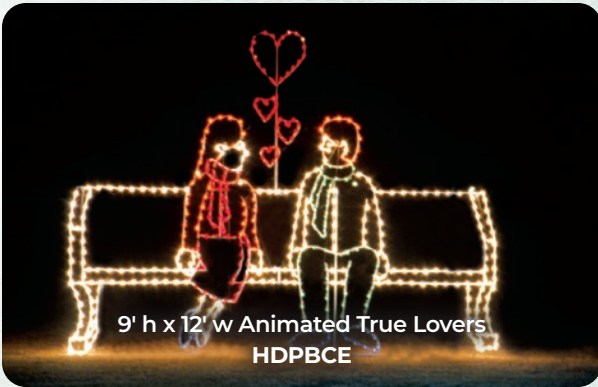

ANIMATED DISPLAYS

**BEST
SELLER**

8' h x 75' w Animated Santa/Sleigh with Reindeer
HDSSR-75

8' h x 40' w Animated Spooked Deer
HDASPD

9' h x 30' w Animated Polar Bear Chasing Elf
HDPBCE

9' h x 12' w Animated True Lovers
HDPBCE