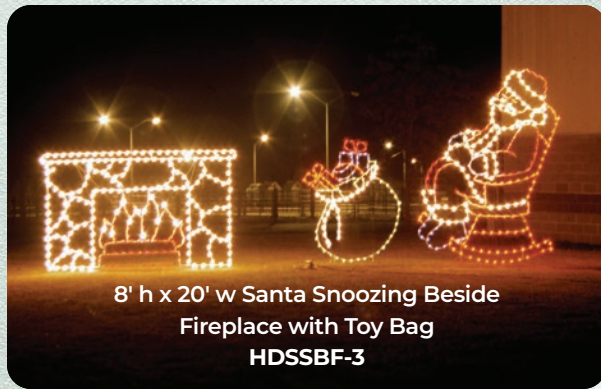

16' Depot Water Tower
HDDWT

8' h Candy Cane with Lollipop 10' h Candy Cane with Lollipop
HDCCL-8 **HDCCL-10**

9' Elf and Deer Car
HDTEDC

10' h x 15' w Sunning Santa
HDSS-10

GROUND MOUNTS

40' Musical – Welcome to “YOUR TOWN” Train