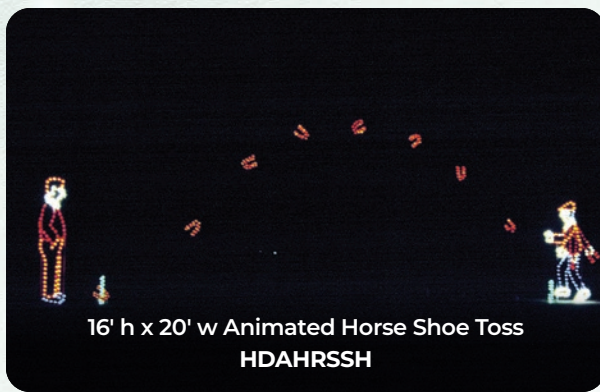

12' h x 12' w Animated Fisherman
HDAFISMN

18' h x 36' w
Animated Old Man Winter with Snowflakes
HDAOMW-18

12' h x 24' w
Animated Old Man Winter with Snowflakes
HDAOMW-12

17' h x 36' w Animated River Boat
HDARB

12' h x 56' w Animated Snowmen Playing Baseball
HDASMBB

16' h x 40' w Animated Leaping Fish
HDALFSH

14' h x 40' w Animated Leaping Frog
HDALF

- A. **HDAFBBB** 9' h x 10' w Animated Fishing Bear with Baby Bear
- B. **HDSMIC** 10' h x 20' w Small Ice Cap
- C. **HDLGIC** 14' h x 21' w Large Ice Cap
- D. **HDIGLOO** 6' h x 8' w Igloo