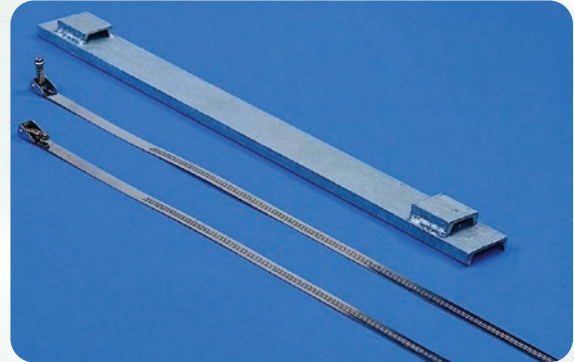

All-in-One Gutter Clip

Photo by Roberto Nickson on Unsplash

AVAILABLE ONLINE

www.HolidayDesigns.com

ACCESSORIES

Eagle Socket

**Pole Mount Kit
(1 bracket, 2 straps)**

**Electrical Tape
(black and white)**

Replacement Sockets C7 & C9 (green and white)

Male and Female Zip plugs (green, white, brown, black)

P.O. BOX 6105 | GAINESVILLE, CA 30504 | (770) 287-1400