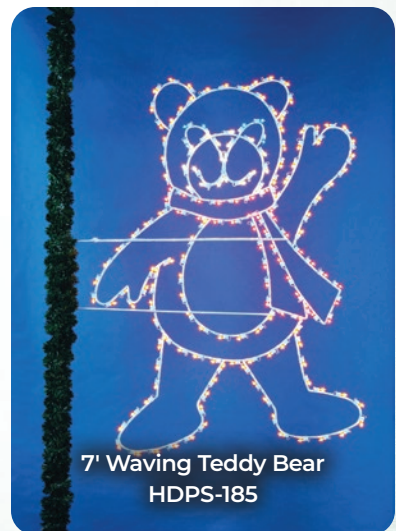

7' Waving Teddy Bear
HDPS-185