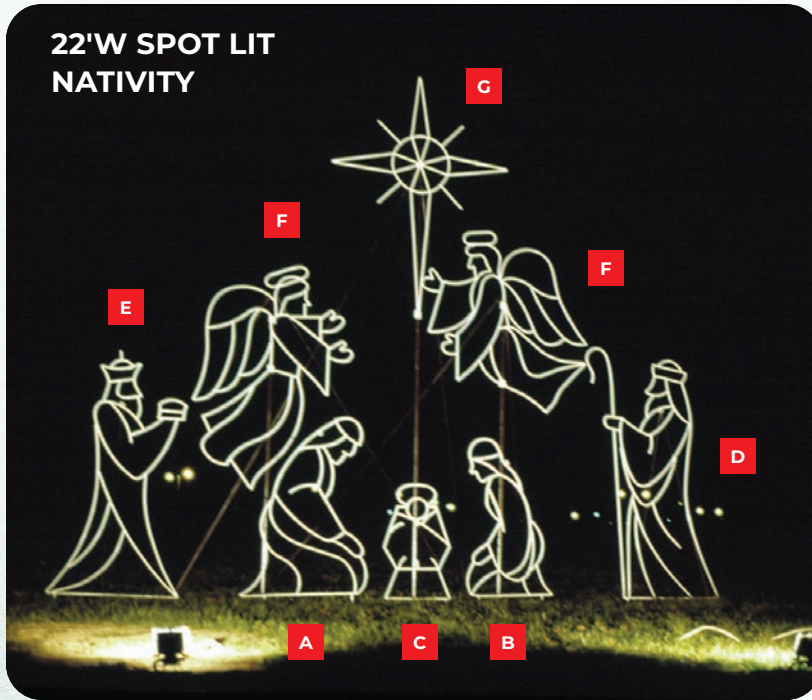

22'W SPOT LIT NATIVITY

A. HDSPNJ	6' Joseph
B. HDSPNM	5' Mary
C. HDSPNCC	4' Baby Jesus
D. HDSPNS	7' Shepherd
E. HDSPNW	7' Wiseman
F. HDSPNA2	7' Angel/Pole Mt. (includes poles)
G. HDSPNST	8' Nativity Star (includes poles)