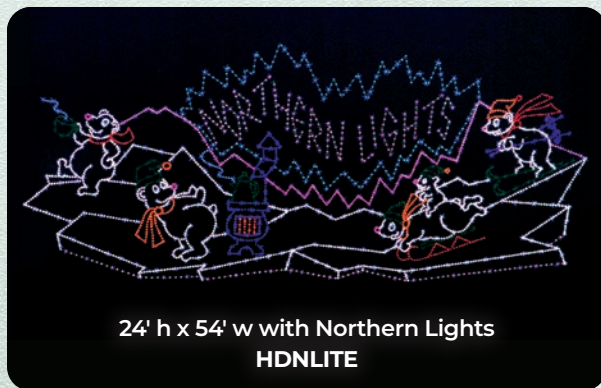

16' Depot Water Tower
HDDWT

8' h Candy Cane with Lollipop 10' h Candy Cane with Lollipop
HDCCL-8 **HDCCL-10**

9' Elf and Deer Car
HDTEDC

10' h x 15' w Sunning Santa
HDSS-10

GROUND MOUNTS

40' Musical – Welcome to “YOUR TOWN” Train