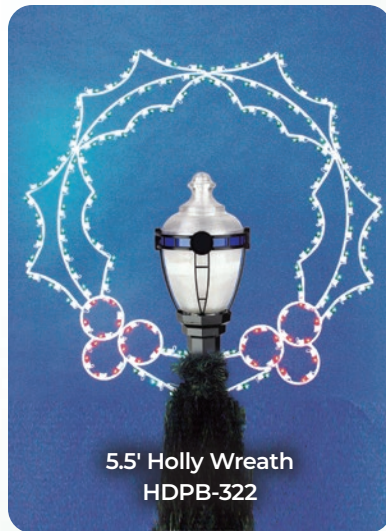

5.5' Holly Wreath
HDPB-322