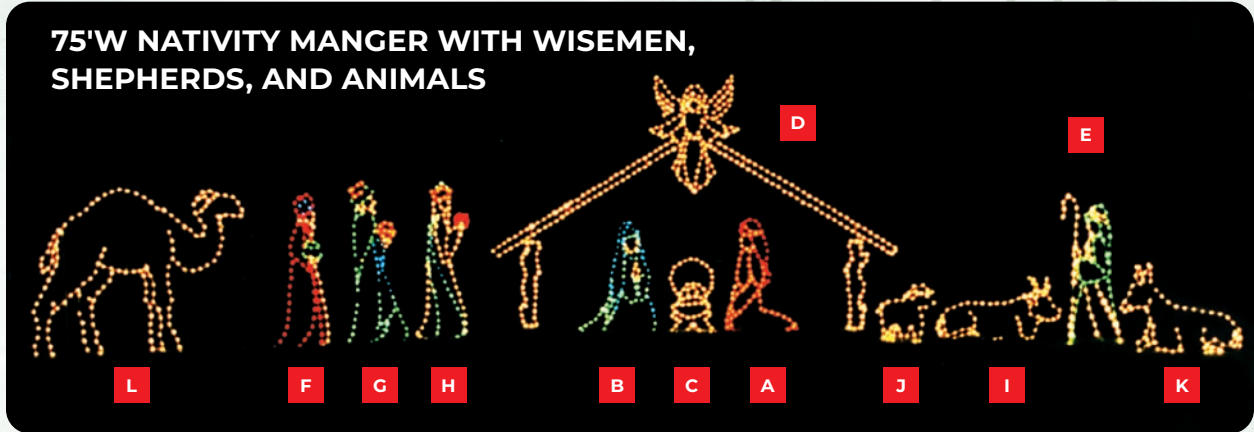

12' h x 56' w Animated Snowmen Playing Baseball
HDASMBB

16' h x 40' w Animated Leaping Fish
HDALFSH

14' h x 40' w Animated Leaping Frog
HDALF

- A. **HDAFBBB** 9' h x 10' w Animated Fishing Bear with Baby Bear
- B. **HDSMIC** 10' h x 20' w Small Ice Cap
- C. **HDLGIC** 14' h x 21' w Large Ice Cap
- D. **HDIGLOO** 6' h x 8' w Igloo

28' h x 56' w Animated Snowman Circus
HDASMC

24' h x 52' w Animated Rocking Around the Christmas Tree
HDARCT

23' h x 63' w Animated "Beary" Christmas
HDABC

Nativity

75'W NATIVITY MANGER WITH WISEMEN, SHEPHERDS, AND ANIMALS