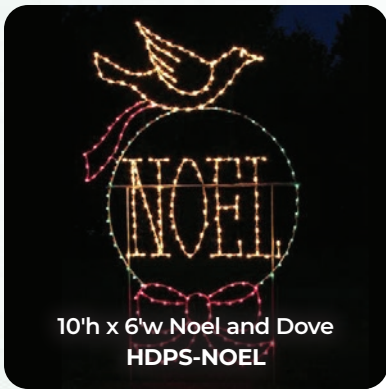

10'h x 6'w Noel and Dove
HDPS-NOEL