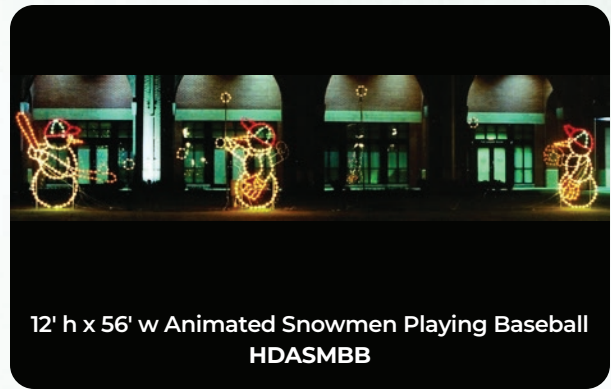

12' h x 12' w Animated Fisherman
HDAFISMN

18' h x 36' w
Animated Old Man Winter with Snowflakes
HDAOMW-18

12' h x 24' w
Animated Old Man Winter with Snowflakes
HDAOMW-12

17' h x 36' w Animated River Boat
HDARB