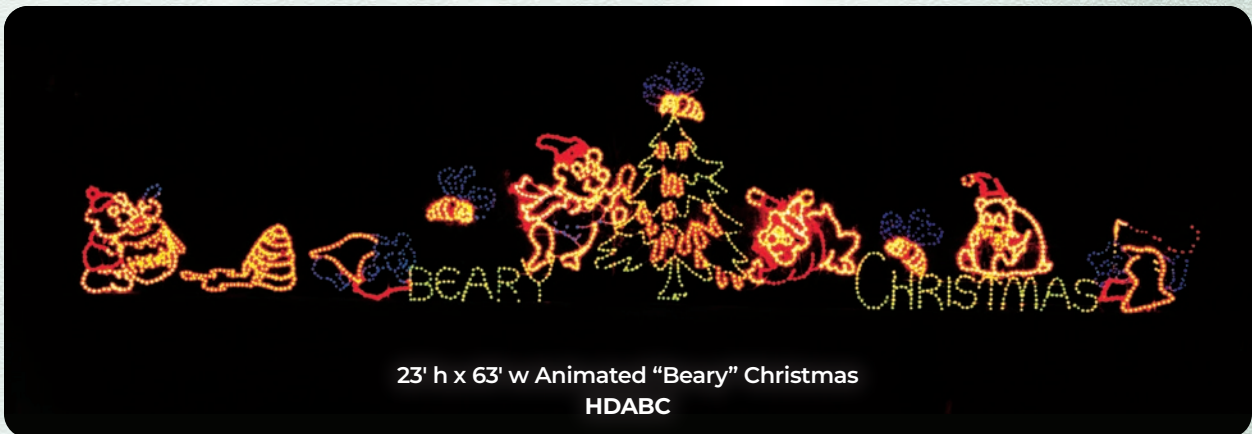

12' h x 12' w Animated Fisherman
HDAFISMN

18' h x 36' w
Animated Old Man Winter with Snowflakes
HDAOMW-18

12' h x 24' w
Animated Old Man Winter with Snowflakes
HDAOMW-12

17' h x 36' w Animated River Boat
HDARB

12' h x 56' w Animated Snowmen Playing Baseball
HDASMBB

16' h x 40' w Animated Leaping Fish
HDALFSH

14' h x 40' w Animated Leaping Frog
HDALF

- A. **HDAFBBB** 9' h x 10' w Animated Fishing Bear with Baby Bear
- B. **HDSMIC** 10' h x 20' w Small Ice Cap
- C. **HDLGIC** 14' h x 21' w Large Ice Cap
- D. **HDIGLOO** 6' h x 8' w Igloo

28' h x 56' w Animated Snowman Circus
HDASMC

24' h x 52' w Animated Rocking Around the Christmas Tree
HDARCT

23' h x 63' w Animated "Beary" Christmas
HDABC

Nativity

75'W NATIVITY MANGER WITH WISEMEN, SHEPHERDS, AND ANIMALS