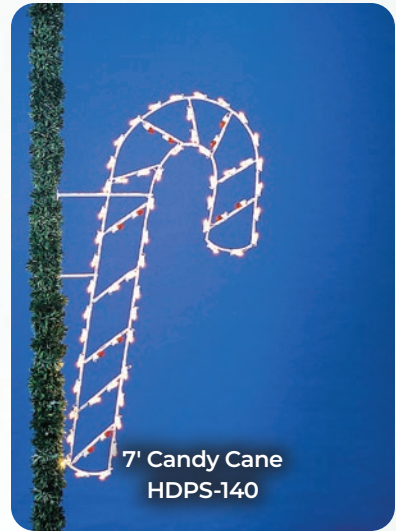

7' Candy Cane
HDPS-140