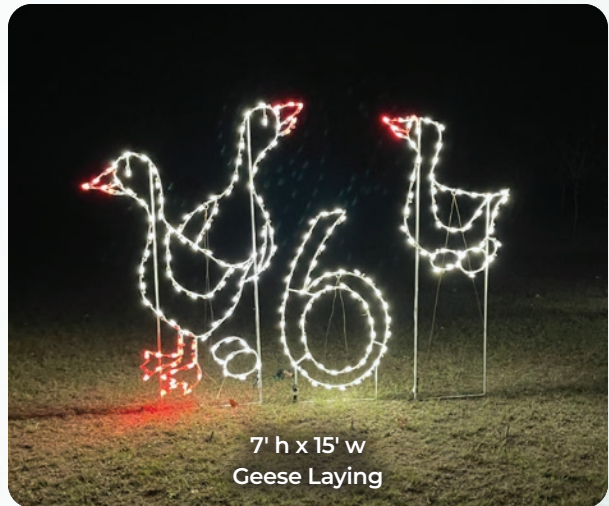

4.5' h x 25' w
Calling Birds

7' h x 15' w
Geese Laying