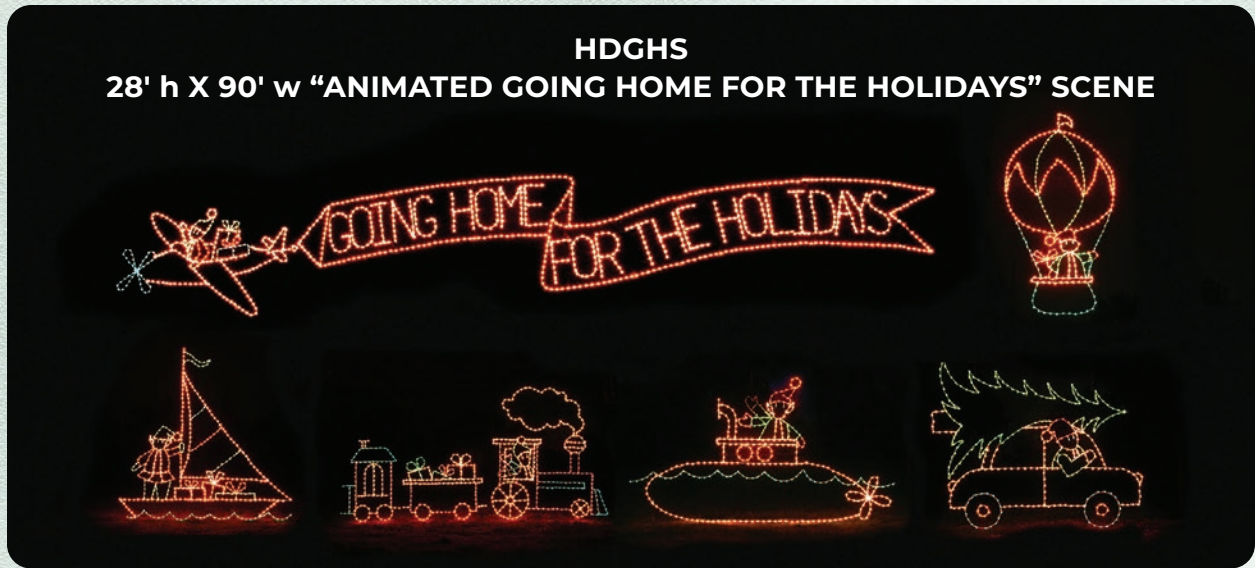

10' h x 8' w
Golden Rings

7' h x 15' w
Geese Laying

HD12DAYS 12 DAYS OF CHRISTMAS COLLECTION

HDGHS
28' h X 90' w "ANIMATED GOING HOME FOR THE HOLIDAYS" SCENE

Plane Pulling Holiday Banner

16' h Hot Air Balloon