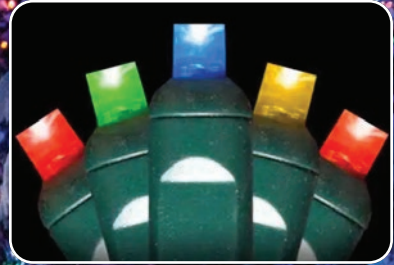

C7 & C9 Socket Wire (Green & White Wire)

Available sizes: 6", 9", 12", 15", 24", and 36"

Bulk Cord/Lamp Cord

AVAILABLE ONLINE

www.HolidayDesigns.com

5MM MINI LIGHTS

Stock Colors - Warm White, Cool White, Red, Green, Blue, Pink, Amber, Purple, Multi-Colored