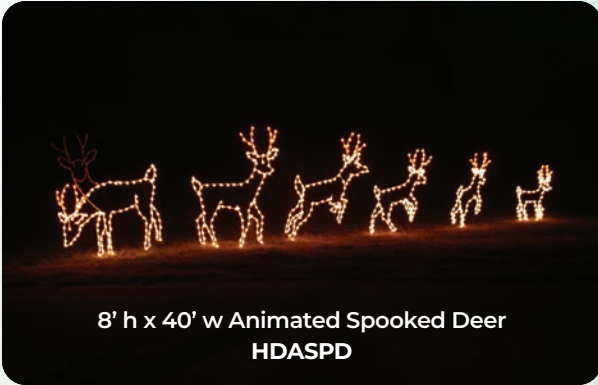

8' h x 40' w Animated Spooked Deer
HDASPD