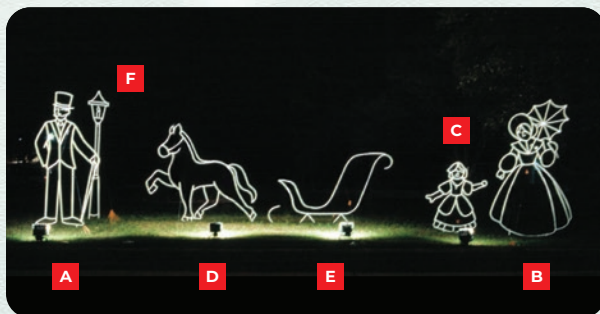

- A. HDSPVM-7 7' Man   D. HDSPVH-7 7' Horse
  B. HDSPVW-7 7' Woman   E. HDSPVS-7 7' Sleigh
  C. HDSPVG-5 5' Girl   F. HDSPVL-7 7' Lamp Post