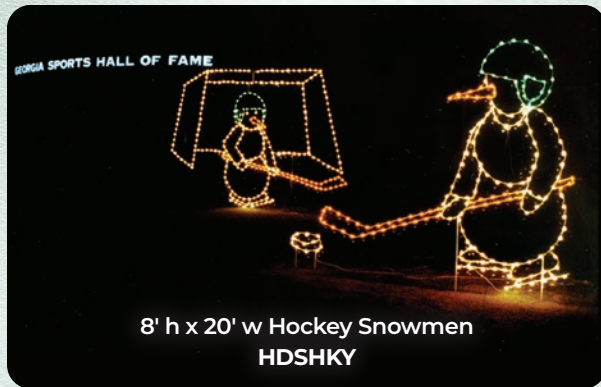

16' Depot Water Tower
HDDWT

8' h Candy Cane with Lollipop 10' h Candy Cane with Lollipop
HDCCL-8 **HDCCL-10**

9' Elf and Deer Car
HDTEDC

10' h x 15' w Sunning Santa
HDSS-10

GROUND MOUNTS

40' Musical – Welcome to “YOUR TOWN” Train