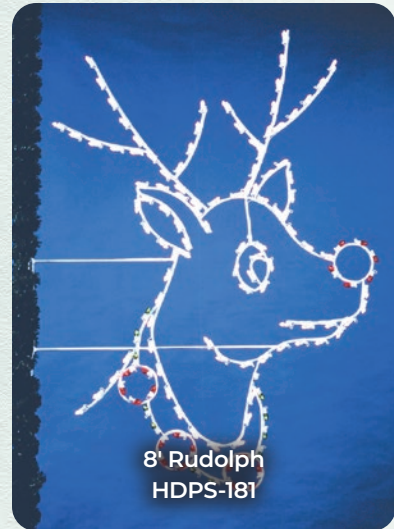

HDSFTR-37	34' 3-D Snowflake Tree with 3' Star
HDSFTR-33	30' 3-D Snowflake Tree with 3' Star
HDSFTR-29	26' 3-D Snowflake Tree with 3' Star
HDSFTR-25	22' 3-D Snowflake Tree with 3' Star
HDSFTR-21	18' 3-D Snowflake Tree with 3' Star

ICE LITE TREES

Welcome visitors to your business or community with our 14' to 20' Ice Lite Trees. What a perfect way to bring a bold display of colors to your commercial outdoor Christmas decorations.

HDIL-34	30' Ice-Lite Tree, C-7 Lamps with 4' Star (specify color) 10' Base
HDIL-16	14' Ice-Lite Tree, C-7 Lamps with 2' Star (specify color) 5' Base
HDIL-19	16' Ice-Lite Tree, C-7 Lamps with 3' Star (specify color) 6' Base
HDIL-24	20' Ice-Lite Tree, C-7 Lamps with 4' Star (specify color) 7' Base

Pole Silhouettes

INTRICATELY DESIGNED POLE SILHOUETTES MAKE A PERFECT ADDITION TO YOUR CHRISTMAS THEME.

Pole Silhouettes are ready to install. All frames are welded with high tensile strength steel, painted with baked on powder coat finish for years of durability, rigidity and rust protection. Pole units come complete with faceplate brackets and stainless steel banding straps. All materials have U.L. approval. Six foot lead in wire with male plug furnished on all prefabricated designs. **All lighted decorations are shipped with LED bulbs.**