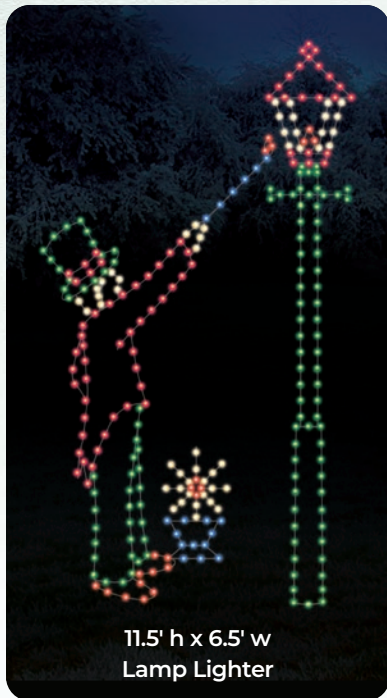

B. HDSKB-5 5' Boy

11.5' h x 6.5' w
Lamp Lighter