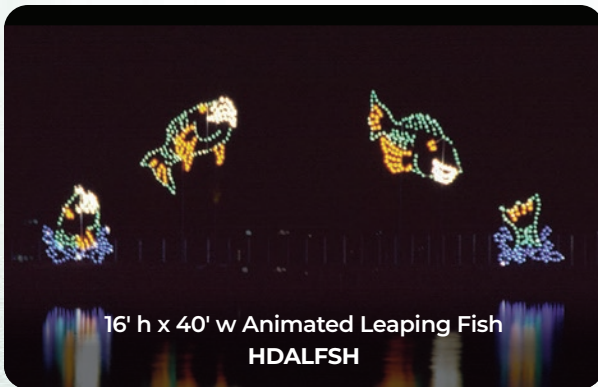

12' h x 12' w Animated Fisherman
HDAFISMN

18' h x 36' w
Animated Old Man Winter with Snowflakes
HDAOMW-18

12' h x 24' w
Animated Old Man Winter with Snowflakes
HDAOMW-12

17' h x 36' w Animated River Boat
HDARB

12' h x 56' w Animated Snowmen Playing Baseball
HDASMBB

16' h x 40' w Animated Leaping Fish
HDALFSH

14' h x 40' w Animated Leaping Frog
HDALF

- A. **HDAFBBB** 9' h x 10' w Animated Fishing Bear with Baby Bear
- B. **HDSMIC** 10' h x 20' w Small Ice Cap
- C. **HDLGIC** 14' h x 21' w Large Ice Cap
- D. **HDIGLOO** 6' h x 8' w Igloo