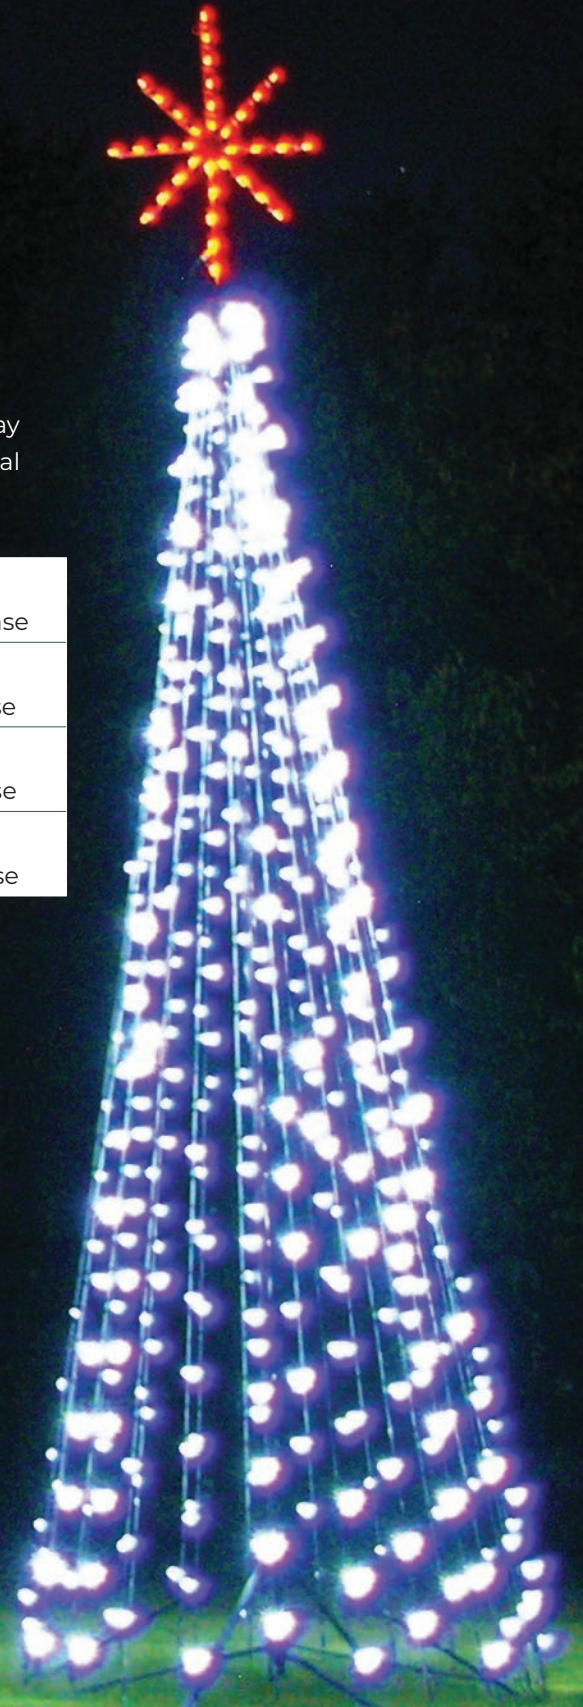

ICE LITE TREES

Welcome visitors to your business or community with our 14' to 20' Ice Lite Trees. What a perfect way to bring a bold display of colors to your commercial outdoor Christmas decorations.

HDIL-34	30' Ice-Lite Tree, C-7 Lamps with 4' Star (specify color) 10' Base
HDIL-16	14' Ice-Lite Tree, C-7 Lamps with 2' Star (specify color) 5' Base
HDIL-19	16' Ice-Lite Tree, C-7 Lamps with 3' Star (specify color) 6' Base
HDIL-24	20' Ice-Lite Tree, C-7 Lamps with 4' Star (specify color) 7' Base