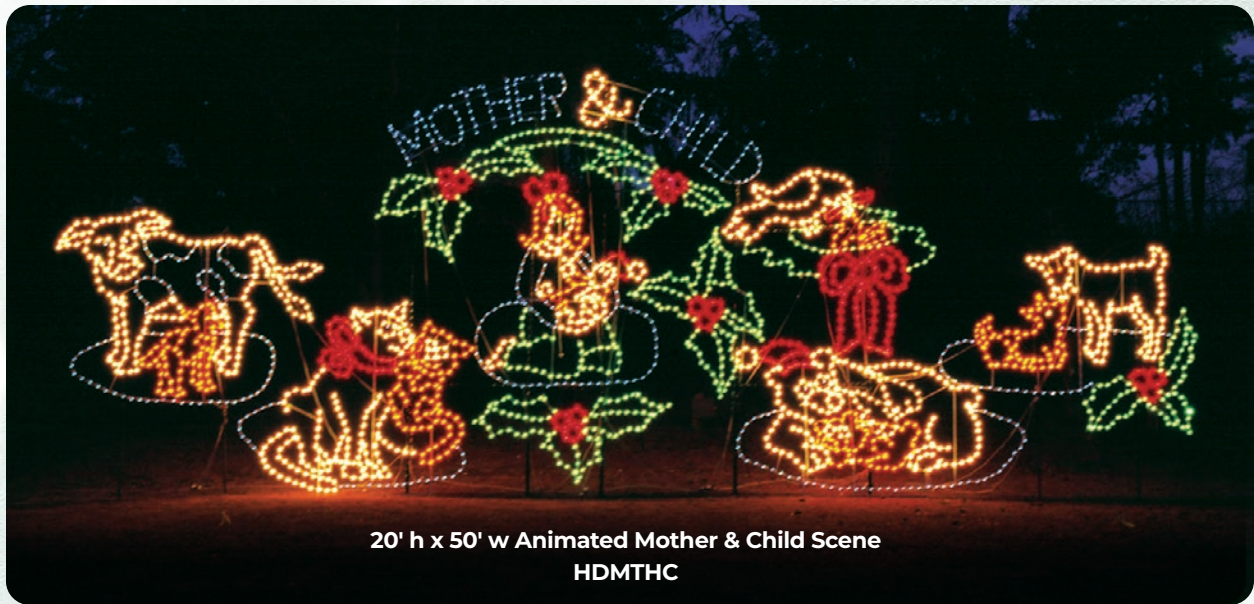

20' h x 50' w Animated Mother & Child Scene
HDMTHC