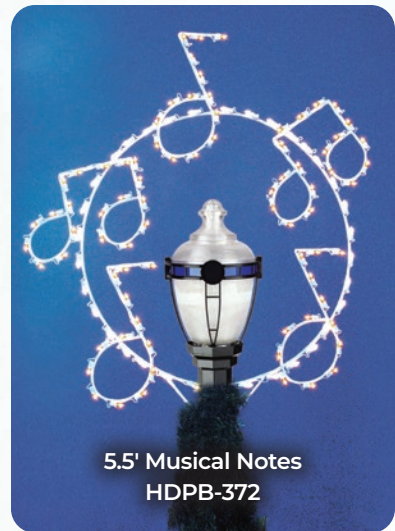

5.5' Musical Notes
HDPB-372