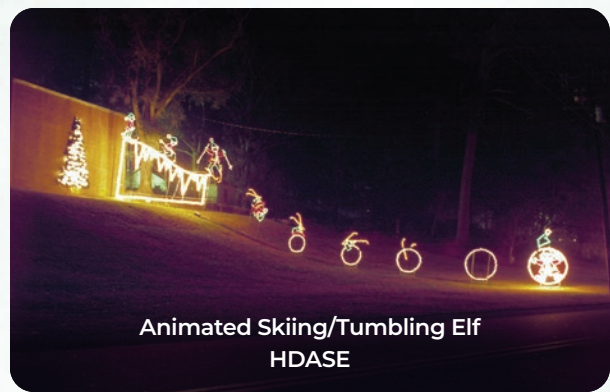

12' h x 12' w Animated Fisherman
HDAFISMN

18' h x 36' w
Animated Old Man Winter with Snowflakes
HDAOMW-18

12' h x 24' w
Animated Old Man Winter with Snowflakes
HDAOMW-12

17' h x 36' w Animated River Boat
HDARB

12' h x 56' w Animated Snowmen Playing Baseball
HDASMBB

16' h x 40' w Animated Leaping Fish
HDALFSH

14' h x 40' w Animated Leaping Frog
HDALF

- A. **HDAFBBB** 9' h x 10' w Animated Fishing Bear with Baby Bear
- B. **HDSMIC** 10' h x 20' w Small Ice Cap
- C. **HDLGIC** 14' h x 21' w Large Ice Cap
- D. **HDIGLOO** 6' h x 8' w Igloo

28' h x 56' w Animated Snowman Circus
HDASMC

24' h x 52' w Animated Rocking Around the Christmas Tree
HDARCT

23' h x 63' w Animated "Beary" Christmas
HDABC

Nativity

75'W NATIVITY MANGER WITH WISEMEN, SHEPHERDS, AND ANIMALS