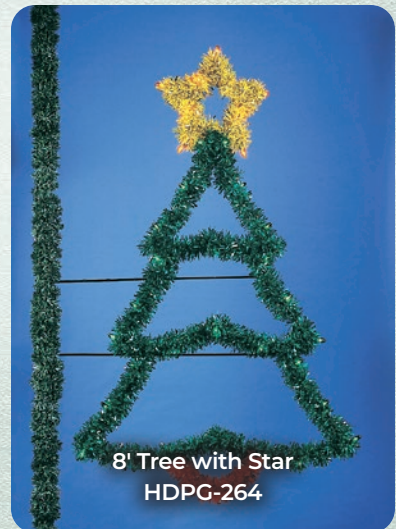

**LED LIGHTS
INCLUDED**

**6' Snowflake Wreath
HDPG-200**

**5' Deluxe Wreath
HDPG-240**

**5' Candle Wreath
HDPG-244**

**6' Christmas
Tree Ornament
HDPG-212**

**8' Stocking
HDPG-268**

**7' Presents
HDPG-228**