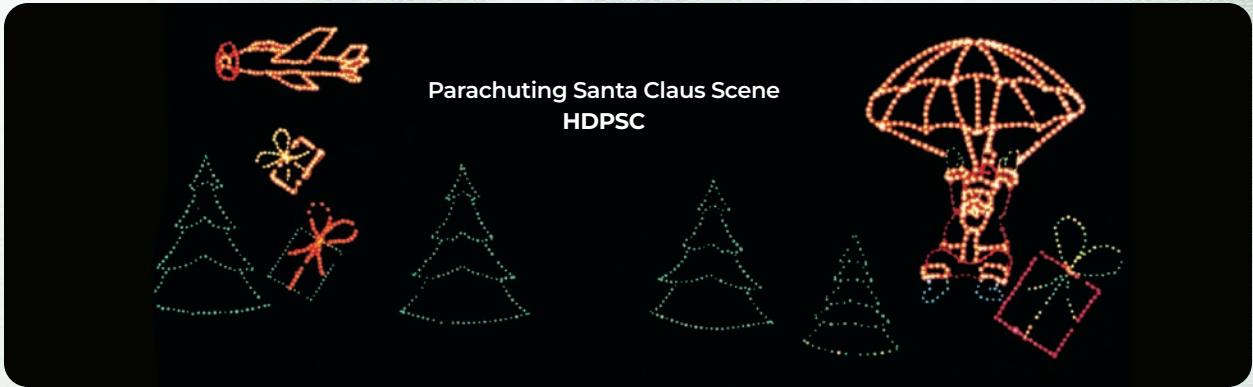

16' Depot Water Tower
HDDWT

8' h Candy Cane with Lollipop 10' h Candy Cane with Lollipop
HDCCL-8 **HDCCL-10**

9' Elf and Deer Car
HDTEDC

10' h x 15' w Sunning Santa
HDSS-10

GROUND MOUNTS

40' Musical – Welcome to “YOUR TOWN” Train