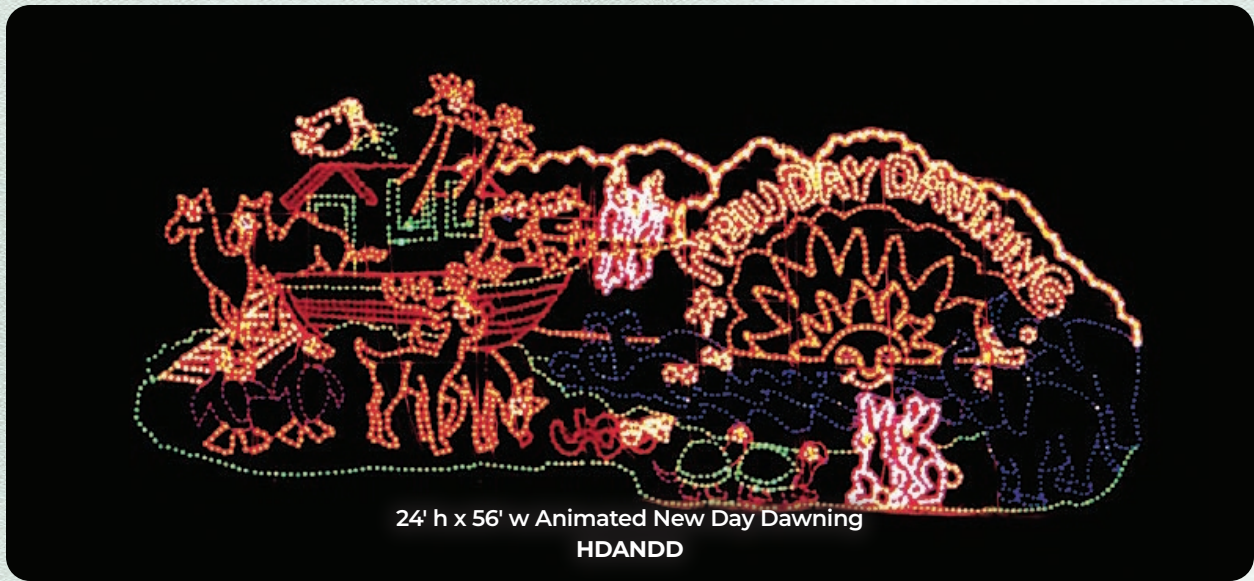

12' h x 12' w Animated Fisherman
HDAFISMN

18' h x 36' w
Animated Old Man Winter with Snowflakes
HDAOMW-18

12' h x 24' w
Animated Old Man Winter with Snowflakes
HDAOMW-12

17' h x 36' w Animated River Boat
HDARB

12' h x 56' w Animated Snowmen Playing Baseball
HDASMBB

16' h x 40' w Animated Leaping Fish
HDALFSH

14' h x 40' w Animated Leaping Frog
HDALF

- A. **HDAFBBB** 9' h x 10' w Animated Fishing Bear with Baby Bear
- B. **HDSMIC** 10' h x 20' w Small Ice Cap
- C. **HDLGIC** 14' h x 21' w Large Ice Cap
- D. **HDIGLOO** 6' h x 8' w Igloo

28' h x 56' w Animated Snowman Circus
HDASMC

24' h x 52' w Animated Rocking Around the Christmas Tree
HDARCT

23' h x 63' w Animated "Beary" Christmas
HDABC

Nativity

75'W NATIVITY MANGER WITH WISEMEN, SHEPHERDS, AND ANIMALS