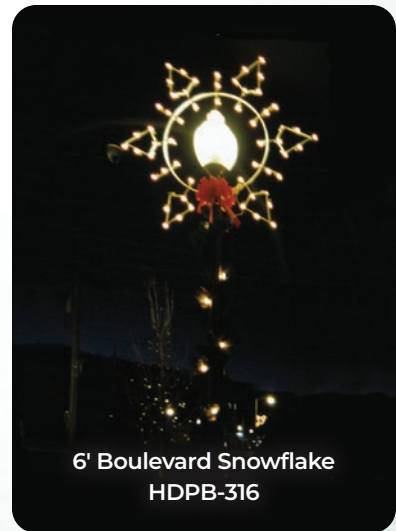

3' Snowburst
HDPB-306

6.5' Shooting Stars
HDPB-371

3' Present
HDPB-328

3' Poinsettia
HDPB-315

6' Tree with 8 Point Star
HDPB-364

4' Angel
HDPB-388

6' Boulevard Snowflake
HDPB-316

6.5' Shooting Stars
HDPB-371

LIGHTED

Arches

Ask about our RGB color changing options!

Custom Animated Lighted Arches can be installed across a walkway for a fun and unique Christmas display.

12' h x 16' w Walk Thru Single Arch
HDA-16