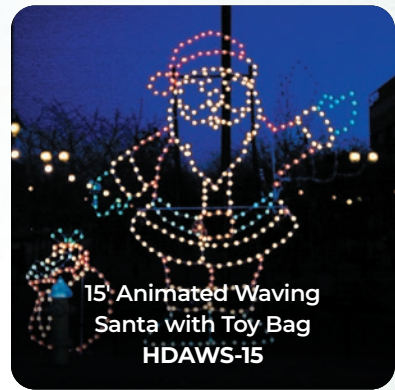

HDAMEC
with Cymbals

HDAMED
Drumming

HDAMESAX
with Saxophone

HDAMEF
with Flute

HDAMEB
with Bell

ANIMATED ELVES AT WORK

- A. HDTBW 5' Teddy Bear Waving
- B. HDTD 5' Toy Duck
- C. HDAEW 8' h x 12' w Animated Elves Working
- D. HDD-5 Drum
- E. HDRH-8 8' Rocking Horse

ANIMATED DISPLAYS

**BEST
SELLER**

8' h x 75' w Animated Santa/Sleigh with Reindeer
HDSSR-75

8' h x 40' w Animated Spooked Deer
HDASPD

9' h x 30' w Animated Polar Bear Chasing Elf
HDPBCE

9' h x 12' w Animated True Lovers
HDPBCE