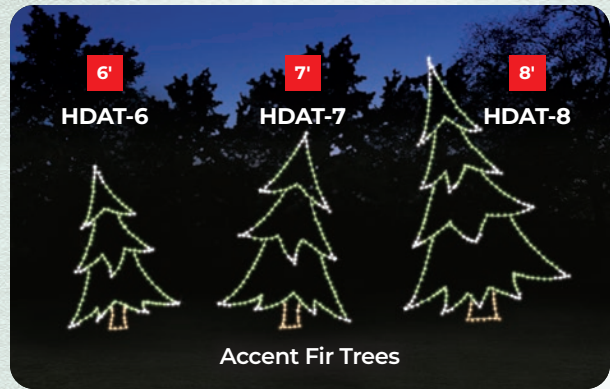

GROUND MOUNTS