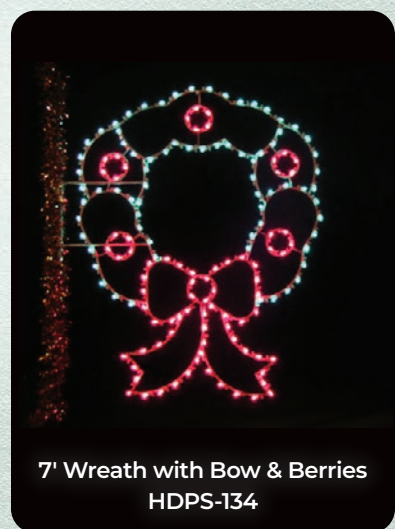

6' Premier Snowflake
HDPS-108

6' Nordic Snowflake
HDPS-127

6' Blizzard Snowflake
HDPS-132

6' Summit Snowflake
HDPS-133

7' Wreath with Bow & Berries
HDPS-134

Boulevard Lamps

4.5' Boulevard Wreath
HDPB-312

4' Deluxe Wreath
HDPB-308