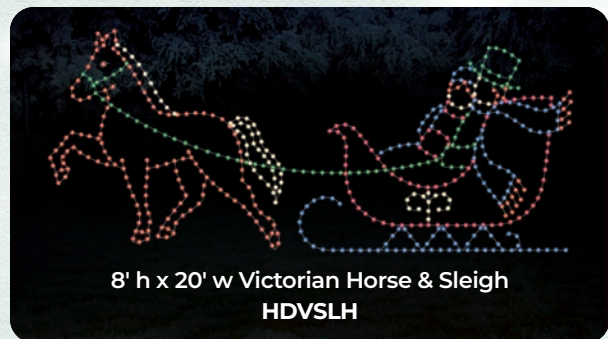

VICTORIAN CHARACTERS

A. HDVM-7 7' Man

B. HDVL-7 7' Lamp Post

C. HDVH-7 7' Horse

D. HDVS-7 7' Sleigh

E. HDVG-5 7' Girl

F. HDVW-7 7' Woman

Toy Soldiers and Cannon