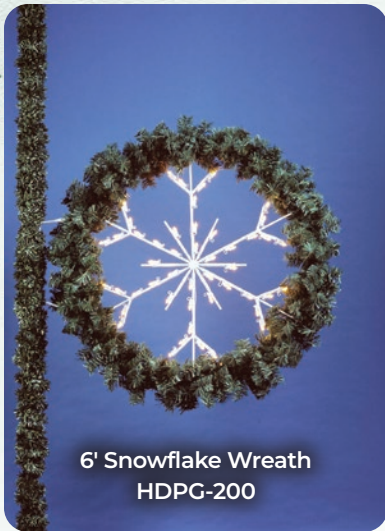

Pole Garland

Pole Garland decorations are ready to install. Frames are welded with high tensile strength steel, painted with baked on powder coat finish for years of durability, rigidity and rust protection.

**LED LIGHTS
INCLUDED**

**6' Snowflake Wreath
HDPG-200**